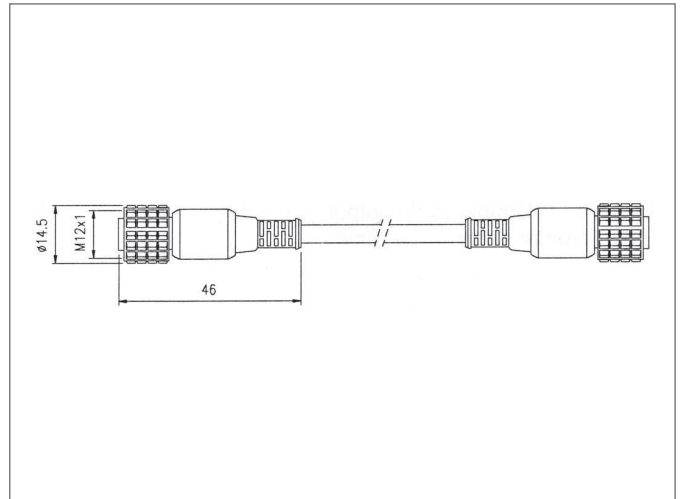

CJBE 10

Connecting cable

- Sturdy metal coupling ring
- High protection class
- Connection cable: socket / socket

Safety instructions

All the installation, connection and safety regulations, as per our technical information, have to be strictly adhered to. The set-up of the products have to be made by skilled staff, only. Repair exclusively made by di-soric.

TECHNICAL INFORMATION (typ.)		+20°C, 24V DC
Operating principle		Connecting cable
Size		M12 (thread)
Design		straight
Length		10.000 mm
Characteristics		metal coupling ring
Protection class		IP 67
For		connection between Master and Slave
Material		PVC (Cable)
Connection		Socket M12 to socket M12, 5-poled